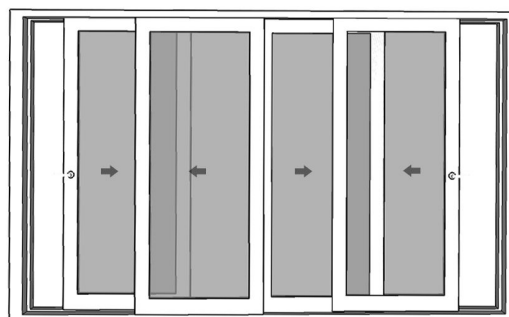

## Door Types

Single Casement

Double Casement

Double Sliding

Fixed Corner & Casement Combination  
(Glass-to-Glass)

Single/Fixed Combination

4 Panels

**Window Types**

**Awning/Casement Combination**

**Fixed Window**

**Sliding/Fixed Combination**

**3 Tracks**

**Side Hung**

**Fixed Corner Window (Glass-to-Glass)**

**Available Profile Color**

○ White