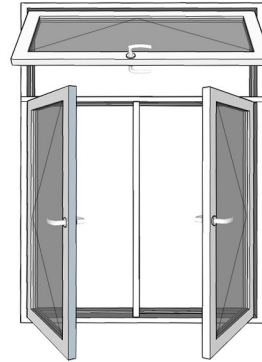

## Door Types

Single Casement

Double Casement

Double Sliding

Fixed Corner & Casement Combination  
(Glass-to-Glass)

Single/Fixed Combination

4 Panels

**Window Types**

**Awning/Casement Combination**

**Fixed Window**

**Sliding/Fixed Combination**

**3 Tracks**

**Side Hung**

**Fixed Corner Window (Glass-to-Glass)**

**Available Profile Color**

○ White