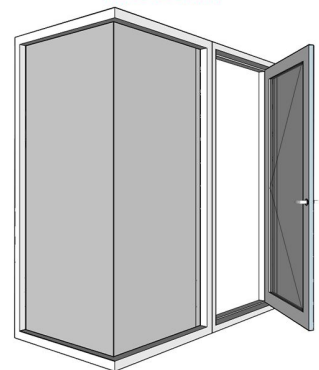

## Door Types

Single Casement

Double Casement

Double Sliding

Fixed Corner & Casement Combination  
(Glass-to-Glass)

Single/Fixed Combination

4 Panels

**Window Types**

**Awning/Casement Combination**

**Fixed Window**

**Sliding/Fixed Combination**

**3 Tracks**

**Side Hung**

**Fixed Corner Window (Glass-to-Glass)**

**Available Profile Color**

○ White