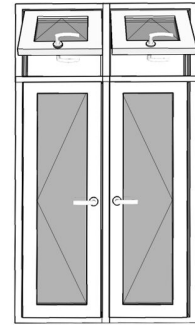

## Door Types

Single Casement

Double Casement

Double Sliding

Fixed Corner & Casement Combination  
(Glass-to-Glass)

Single/Fixed Combination

4 Panels

**Window Types**

**Awning/Casement Combination**

**Fixed Window**

**Sliding/Fixed Combination**

**3 Tracks**

**Side Hung**

**Fixed Corner Window (Glass-to-Glass)**

**Available Profile Color**

○ White