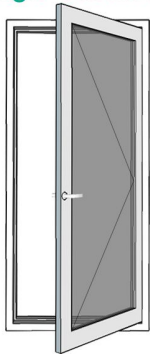

### Noise Reduction

PVC Material and the profile has a multi-chamber design thereby cutting unnecessary disturbances and combined with insulating glass that can reduce noise by 1/8 of original noise level (33-43dB).

### Thermal Insulation

Proven performance in reducing energy consumption for cooling, reduce as much as 48-61% greenhouse emissions compared with aluminium framed windows and doors. PVC has excellent thermal properties, compared to its metallic counterparts that conducts heat easily.

## Door Types

Single Casement

Double Casement

Double Sliding

Fixed Corner & Casement Combination  
(Glass-to-Glass)

Single/Fixed Combination

4 Panels

**Window Types**