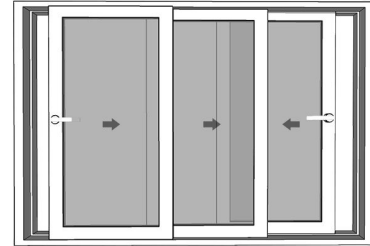

## Door Types

Single Casement

Double Casement

Double Sliding

Fixed Corner & Casement Combination  
(Glass-to-Glass)

Single/Fixed Combination

4 Panels

**Window Types**

**Awning/Casement Combination**

**Fixed Window**

**Sliding/Fixed Combination**

**3 Tracks**

**Side Hung**

**Fixed Corner Window (Glass-to-Glass)**

**Available Profile Color**

○ White