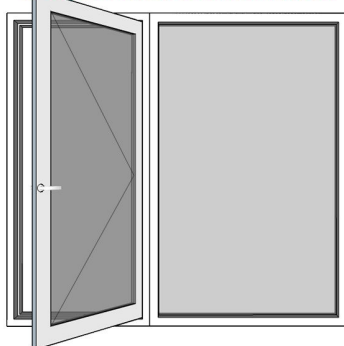

## Door Types

Single Casement

Double Casement

Double Sliding

Fixed Corner & Casement Combination  
(Glass-to-Glass)

Single/Fixed Combination

4 Panels

**Window Types**

**Awning/Casement Combination**

**Fixed Window**

**Sliding/Fixed Combination**

**3 Tracks**

**Side Hung**

**Fixed Corner Window (Glass-to-Glass)**

**Available Profile Color**

○ White