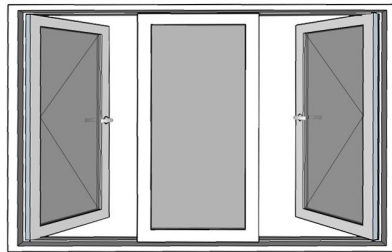

## Door Types

Single Casement

Double Casement

Double Sliding

Fixed Corner & Casement Combination  
(Glass-to-Glass)

Single/Fixed Combination

4 Panels

**Window Types**

**Awning/Casement Combination**

**Fixed Window**

**Sliding/Fixed Combination**

**3 Tracks**

**Side Hung**

**Fixed Corner Window (Glass-to-Glass)**

**Available Profile Color**

○ White